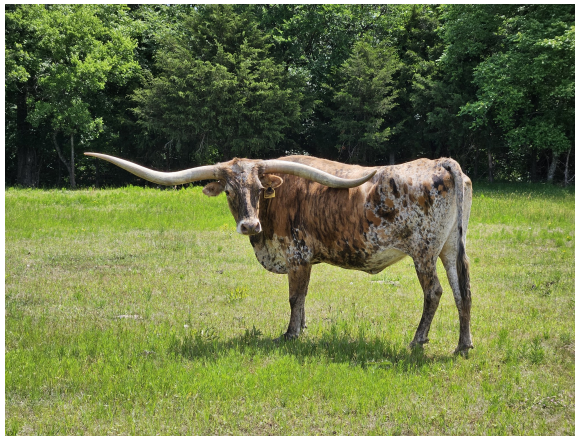

Long M Ranch

HL Foxy Lacy

Date of Birth: 06/21/2013
Registration 1: CI 288652
Breeder: Hudson Longhorns
Owner: Long M Ranch

Courtesy of Long M Ranch

HL Foxy Lacy is a big bodied brindle cow with tri colored spots. She is a daughter of Fox Chex on top & 5D Lacy Sue, On the bottom. She has 6.25 inches off the right side per Mike at Hudson Longhorns. At this time, she is in the pasture with Top Saddle. Sold During The Long M Ranch Dispersal Sale 06/18/23