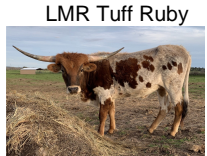

LMR Tuff Ruby