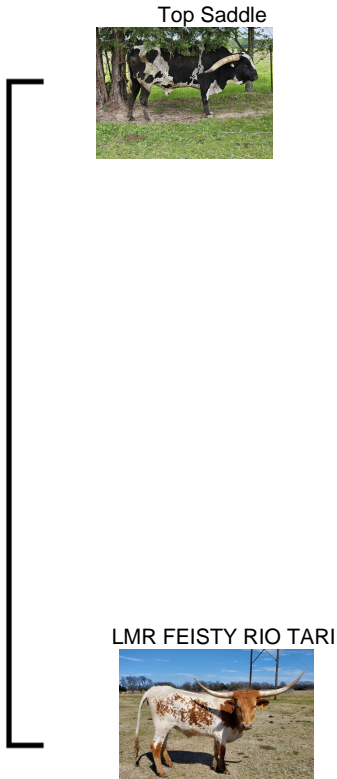

Long M Ranch

LMR Feisty Morticia

Date of Birth: 10/31/2022
Registration 1: CI 341996
Breeder: Long M Ranch
Owner: Long M Ranch

Courtesy of Long M Ranch

Morticia was born on Halloween. Her Dam LMR FEISTY RIO TARI, Walked off from her. We cleaned her up and carried her to the barn, She was raised on our Jersey, Elsie. Luckily I had a freezer full of colostrum, and gave her 2 weeks worth. Then she was raised on a bottle, until she was big enough to latch on. Then like a pro, she was raised by our Jersey. Morticia, is dog gentle. If you want one in the pasture that you can take friends and family out

LMR Feisty Morticia

Top Saddle

LMR FEISTY RIO TARI

Saddlehorn

Madison Avenue

TRANSFORMER BCR 865*

ATR HOT CHERRY

SADDLE TRAMP 601